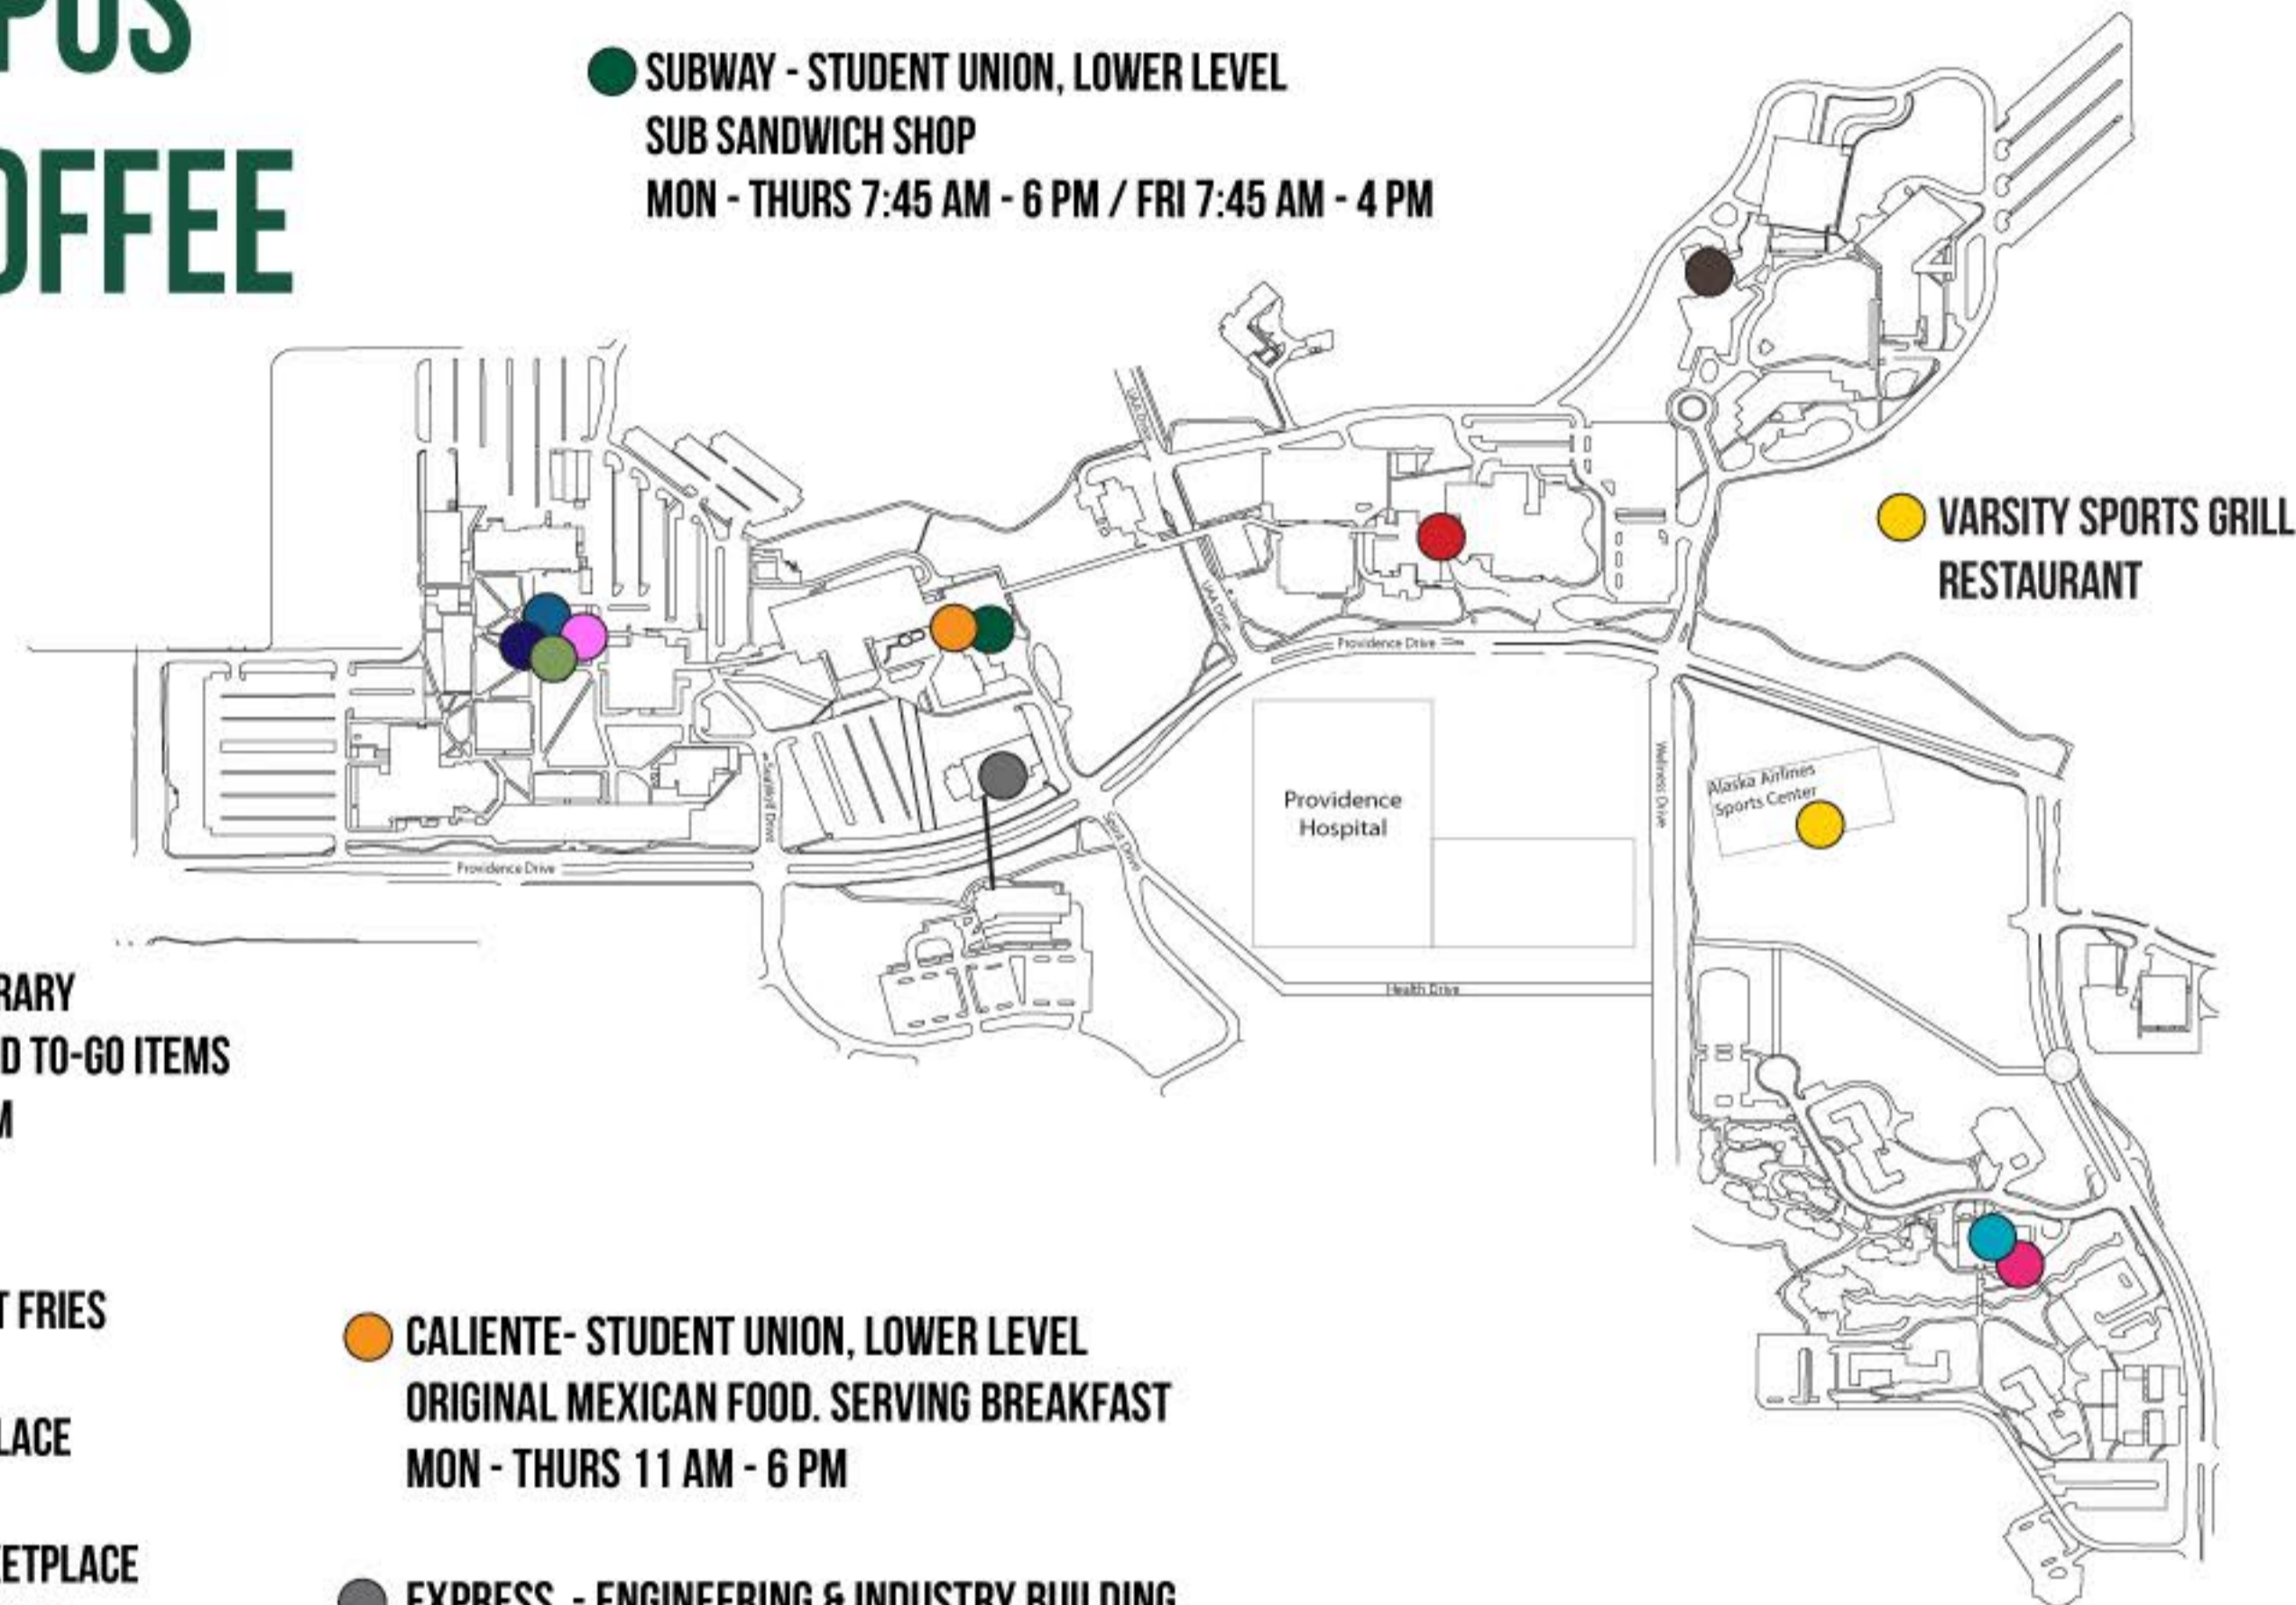

UAA CAMPUS DINING & COFFEE

● **SUBWAY - STUDENT UNION, LOWER LEVEL**
SUB SANDWICH SHOP
MON - THURS 7:45 AM - 6 PM / FRI 7:45 AM - 4 PM

● **VARSITY SPORTS GRILL RESTAURANT**

● **KALADI BROS CAFE - SOCIAL SCIENCE / LIBRARY**
ESPRESSO, SMOOTHIES, SOUPS, SALADS AND TO-GO ITEMS
MON - THURS 7 AM - 6 PM / FRI 8 AM - 1 PM

● **CUDDY MARKET PLACE - CUDDY HALL**
GRILL, TO-GO ITEMS, SALAD BAR, HAND-CUT FRIES
MON- THURS 11 AM - 4:30 PM

● **TSUNAMI SUSHI - CUDDY MARKET PLACE**
MADE TO ORDER SUSHI

● **OODLES OF NOODLES - CUDDY MARKETPLACE**
MADE TO ORDER RAMEN DISHES AND PHO

● **BOREALIS BREW - INTEGRATED SCIENCE BUILDING**
ESPRESSO, ICE CREAM, SNACKS, TO-GO ITEMS
MON - THURS 8:30 AM - 1:30 PM

● **CREEKSIDE EATERY - GORSUCH COMMONS**
CAFETERIA
MON - THURS

BREAKFAST 7 AM - 10 AM
LUNCH 11 AM - 1:30 PM
DINNER 4:30 PM - 7:30 PM
LATE NIGHT 9 PM - 10:30 PM

FRI - SUN

BRUNCH 10 AM - 1:30 PM
DINNER 4:30 PM - 7:00 PM
LATE NIGHT 9 PM - 10:30 PM

● **BEAR NECESSITIES - GORSUCH COMMONS**
CONVENIENCE STORE

MON - FRI 10:30 AM - 10:30 PM
SAT - SUN 12 PM - 10:30 PM
DAILY LATE NIGHT 9 PM - 10:30 PM